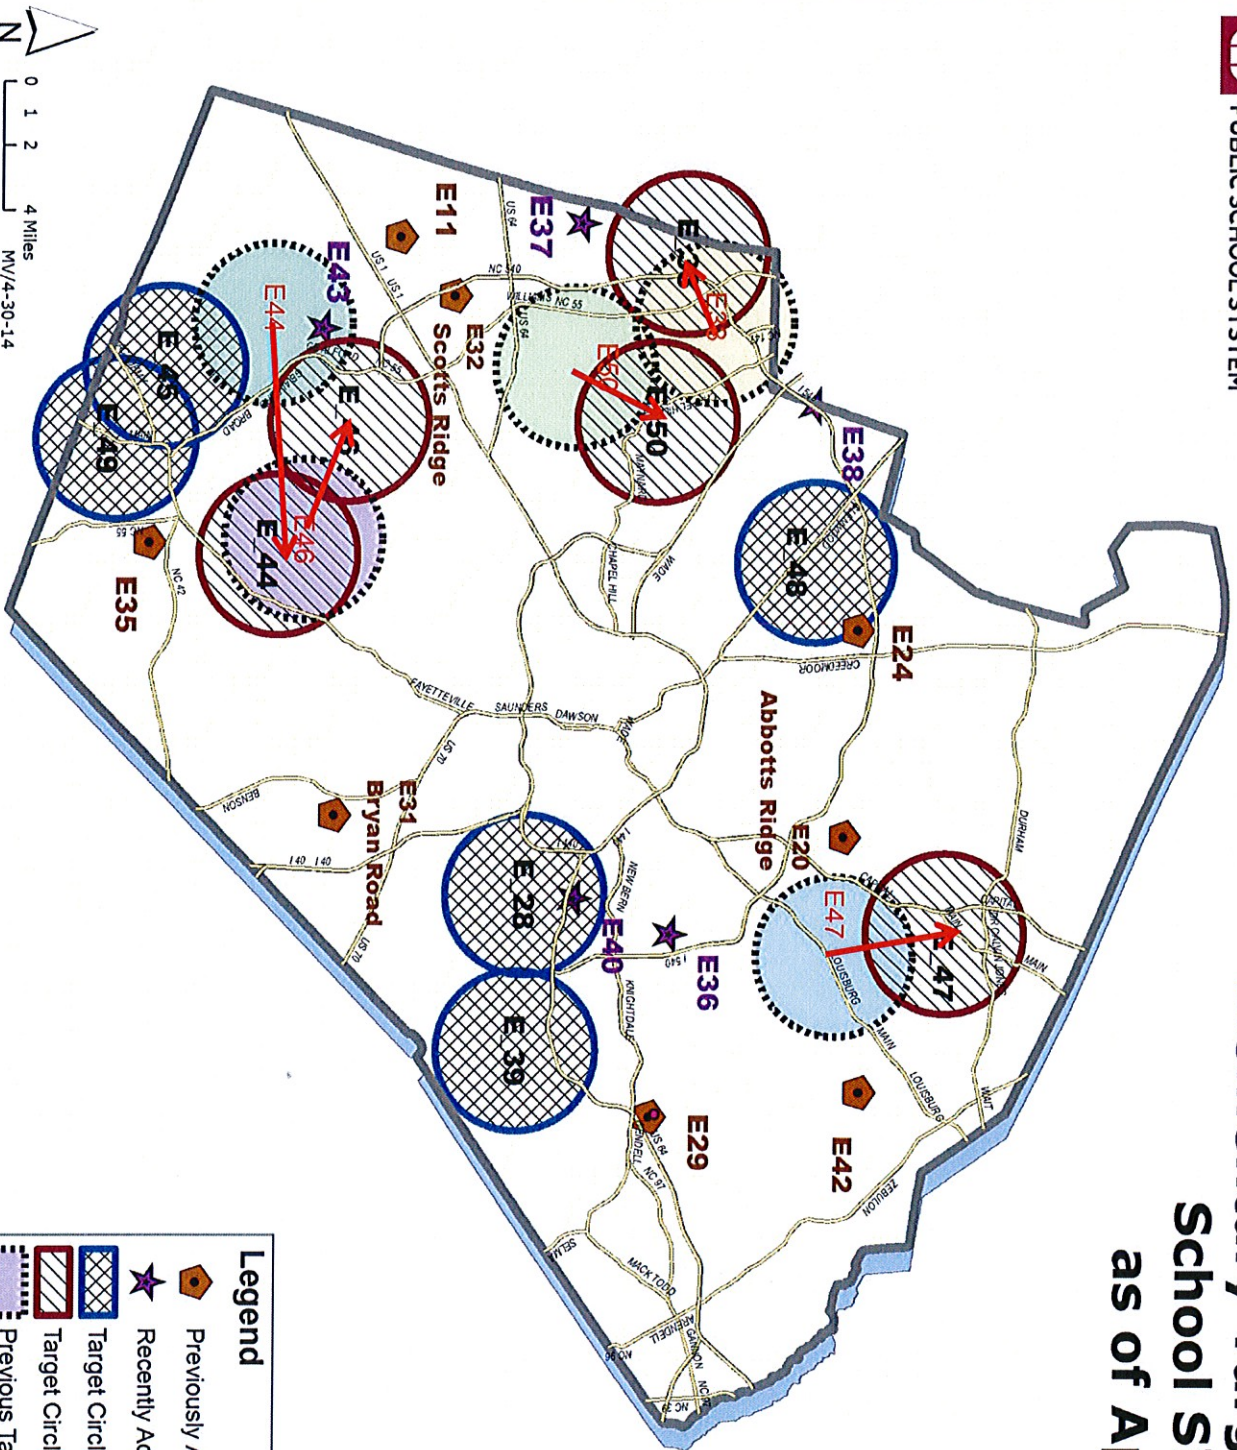

WAKE COUNTY
PUBLIC SCHOOL SYSTEM

Elementary Target Circles School Site Status as of April, 2014

Legend

- Previously Acquired Sites
- Recently Acquired Sites or TBA
- Target Circles - No Change
- Target Circles - Changed Location
- Previous Target Circle Location